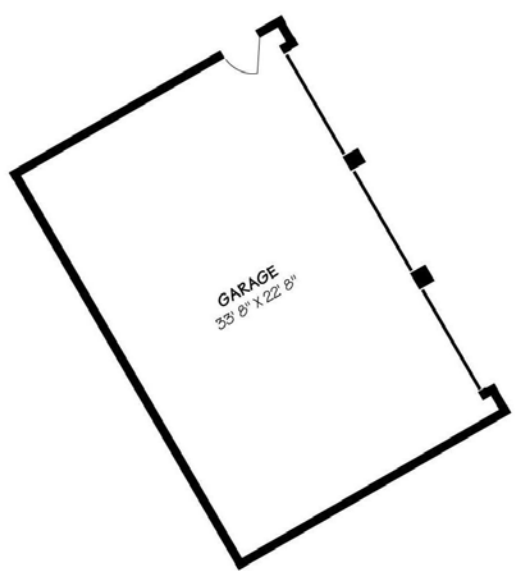

**5600 ARMOUR RANCH ROAD
MAIN HOUSE
±3843 Square Feet**