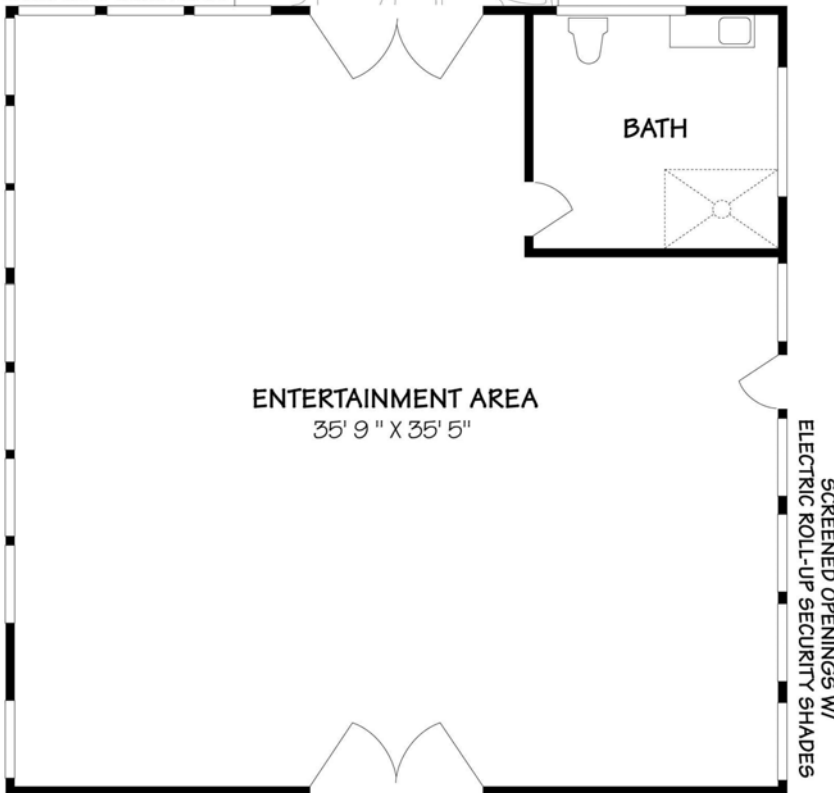

**5600 ARMOUR RANCH ROAD
MAIN HOUSE
±3843 Square Feet**

Scale: 5 ft. 10 ft. 15 ft. 20 ft. 25 ft.
 This information is compiled from sources deemed reliable but accuracy is not guaranteed.
 David Heidelberger • Design & Graphics • 805-965-4857 • Santa Barbara

5600 ARMOUR RANCH ROAD

Scale: 5 ft. 10 ft. 15 ft. 20 ft. 25 ft.

This information is compiled from sources deemed reliable but accuracy is not guaranteed.
David Heidelberg • Design & Graphics • 805.965.4857 • Santa Barbara

FLAGSTONE

SCREENED OPENINGS W/
ELECTRIC ROLL-UP SECURITY SHADES

SCREENED OPENINGS W/
ELECTRIC ROLL-UP SECURITY SHADES

BATH

ENTERTAINMENT AREA
35' 9" X 35' 5"

SCREENED OPENINGS W/
ELECTRIC ROLL-UP SECURITY SHADES

RECREATION ROOM
1326 SQ FT

SCREENED
SITTING AREA
17' 1" X 13' 1"

EQUESTRIAN VIEWING
249 SQ FT

UPPER FLOOR

LOWER FLOOR

5600 ARMOUR RANCH ROAD
Guest House
 ±1206 Square Feet

Scale: 5 ft. 10 ft. 15 ft. 20 ft. 25 ft.
 This information is compiled from sources deemed reliable but accuracy is not guaranteed.
 David Heidelberg • Design & Graphics • 805-965-4857 • Santa Barbara