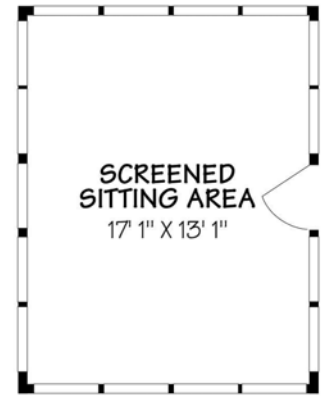

**5600 ARMOUR RANCH ROAD
MAIN HOUSE
±3843 Square Feet**

Scale: 5 ft. 10 ft. 15 ft. 20 ft. 25 ft.
 This information is compiled from sources deemed reliable but accuracy is not guaranteed.
 David Heidelberger • Design & Graphics • 805-965-4857 • Santa Barbara

5600 ARMOUR RANCH ROAD

Scale: 5 ft. 10 ft. 15 ft. 20 ft. 25 ft.

This information is compiled from sources deemed reliable but accuracy is not guaranteed.
David Heidelberg • Design & Graphics • 805.965.4857 • Santa Barbara

FLAGSTONE

SCREENED OPENINGS W/
ELECTRIC ROLL-UP SECURITY SHADES

SCREENED OPENINGS W/
ELECTRIC ROLL-UP SECURITY SHADES

BATH

ENTERTAINMENT AREA
35' 9" X 35' 5"

SCREENED OPENINGS W/
ELECTRIC ROLL-UP SECURITY SHADES

RECREATION ROOM
1326 SQ FT

SCREENED
SITTING AREA
17' 1" X 13' 1"

EQUESTRIAN VIEWING
249 SQ FT

UPPER FLOOR

LOWER FLOOR

5600 ARMOUR RANCH ROAD
Guest House
 ±1206 Square Feet

Scale: 5 ft. 10 ft. 15 ft. 20 ft. 25 ft.
 This information is compiled from sources deemed reliable but accuracy is not guaranteed.
 David Heidelberg • Design & Graphics • 805-965-4857 • Santa Barbara