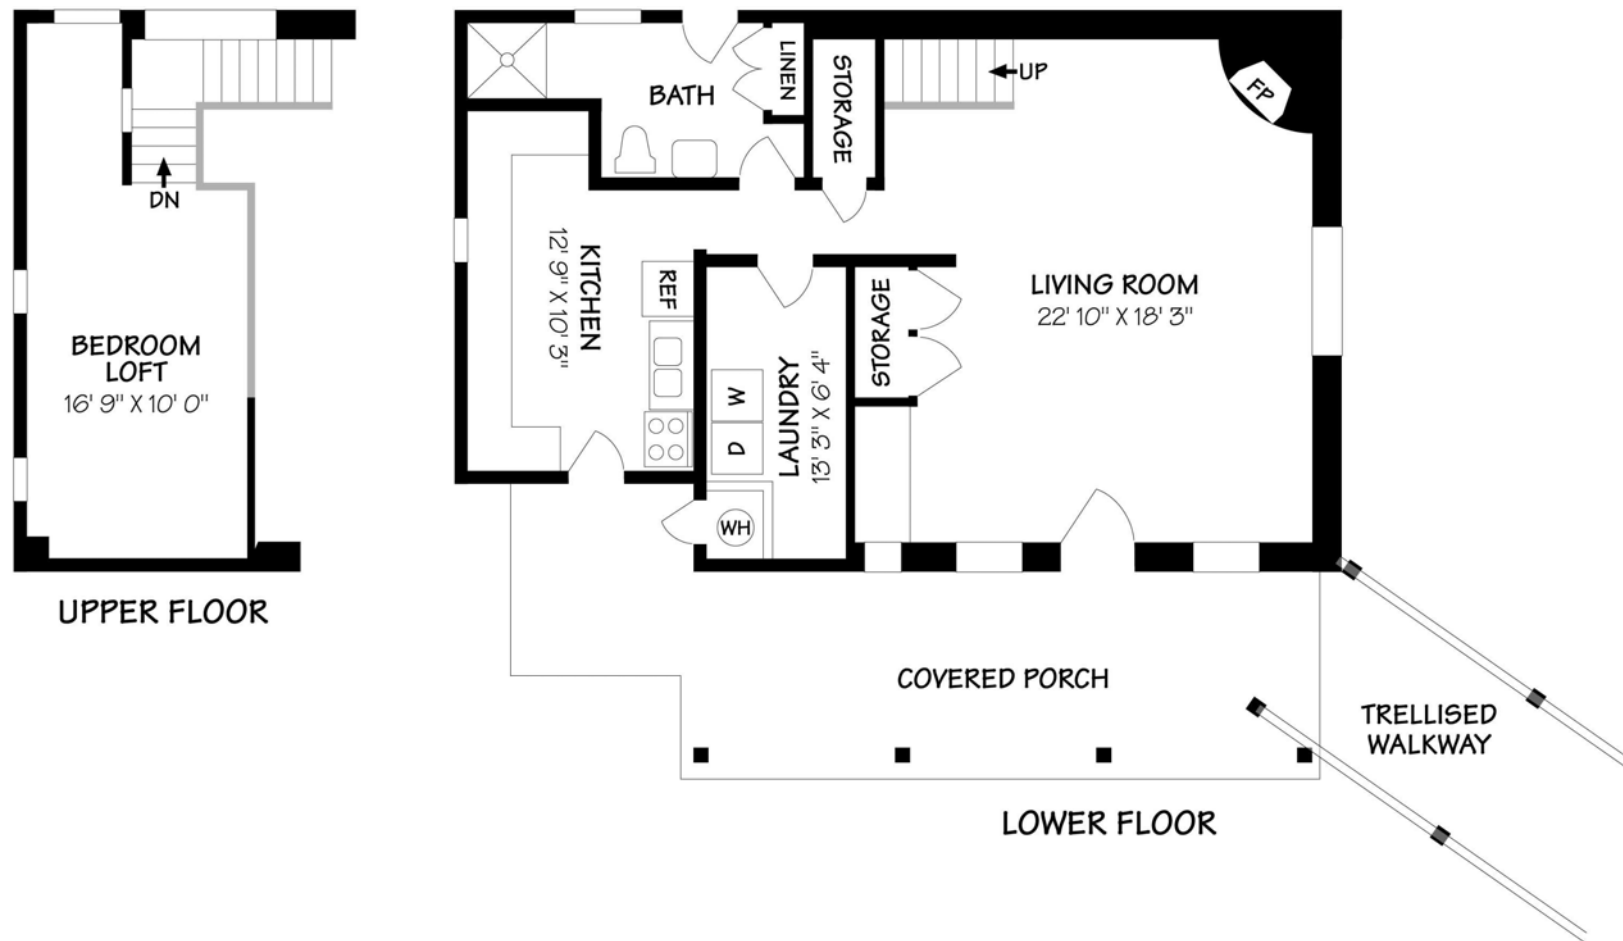

**5600 ARMOUR RANCH ROAD
MAIN HOUSE
±3843 Square Feet**

Scale: 5 ft. 10 ft. 15 ft. 20 ft. 25 ft.
 This information is compiled from sources deemed reliable but accuracy is not guaranteed.
 David Heidelberger • Design & Graphics • 805-965-4857 • Santa Barbara

5600 ARMOUR RANCH ROAD

Scale: 5 ft. 10 ft. 15 ft. 20 ft. 25 ft.

This information is compiled from sources deemed reliable but accuracy is not guaranteed.
David Heidelberg • Design & Graphics • 805.965.4857 • Santa Barbara

FLAGSTONE

SCREENED OPENINGS W/
ELECTRIC ROLL-UP SECURITY SHADES

SCREENED OPENINGS W/
ELECTRIC ROLL-UP SECURITY SHADES

BATH

ENTERTAINMENT AREA
35' 9" X 35' 5"

SCREENED OPENINGS W/
ELECTRIC ROLL-UP SECURITY SHADES

RECREATION ROOM
1326 SQ FT

SCREENED
SITTING AREA
17' 1" X 13' 1"

EQUESTRIAN VIEWING
249 SQ FT

UPPER FLOOR

LOWER FLOOR

5600 ARMOUR RANCH ROAD
Guest House
 ±1206 Square Feet

Scale: 5 ft. 10 ft. 15 ft. 20 ft. 25 ft.
 This information is compiled from sources deemed reliable but accuracy is not guaranteed.
 David Heidelberg • Design & Graphics • 805-965-4857 • Santa Barbara